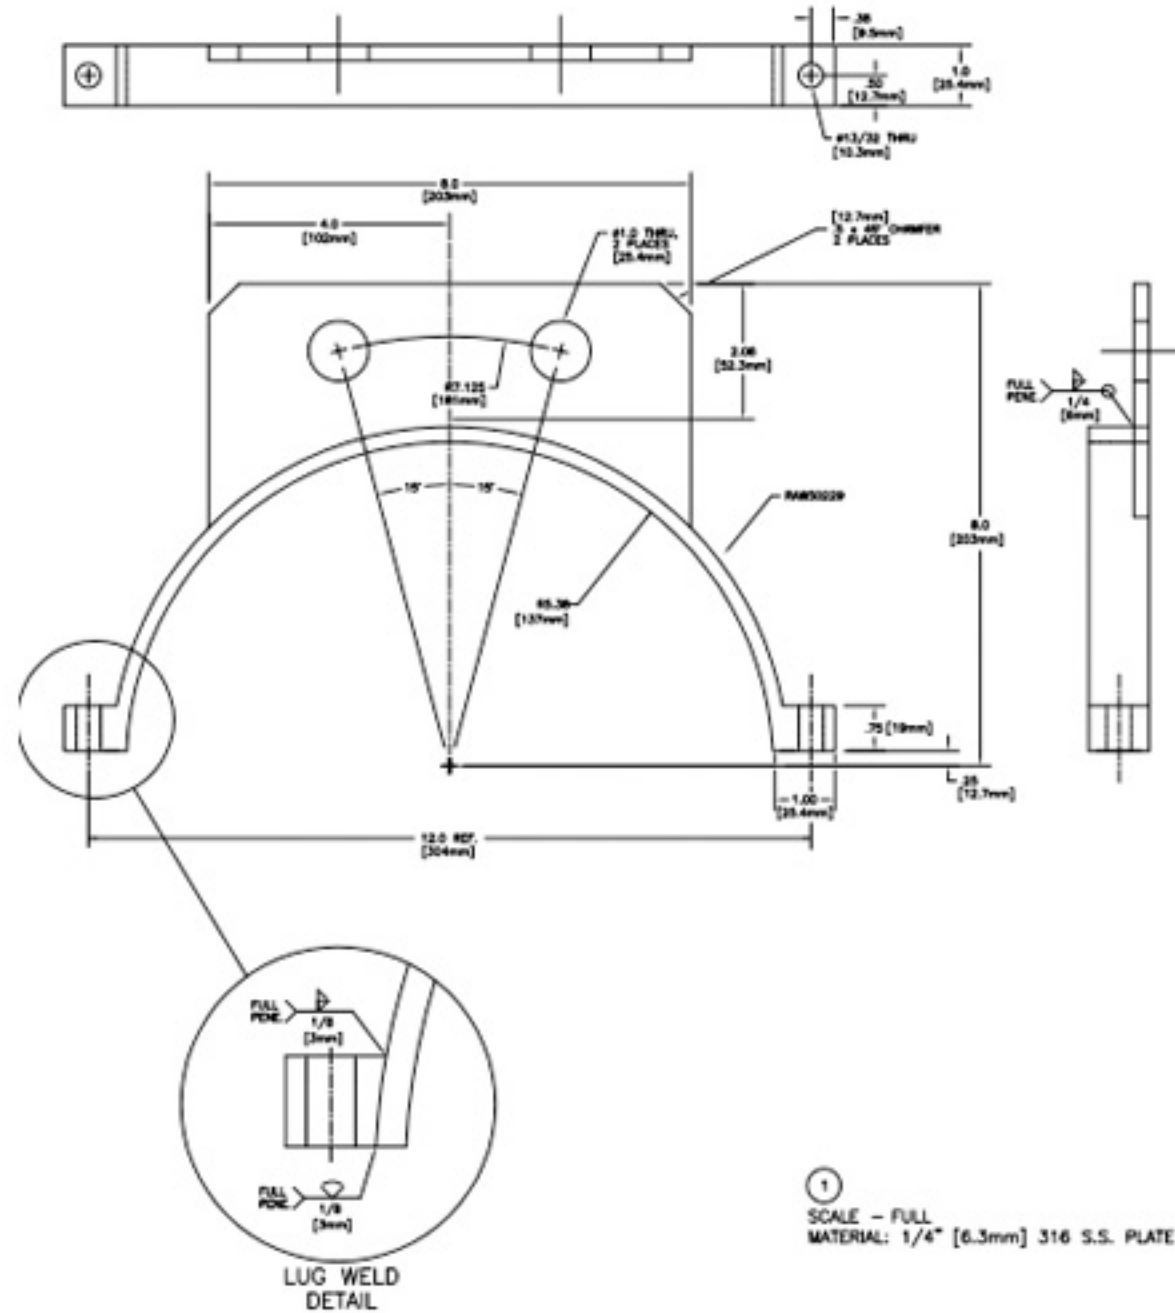

10x28 Liqui-Cel® SS Housing Mounting Bracket

SMC-0110-12-6035

Product Use: Many factors beyond 3M's control and uniquely within user's knowledge and control can affect the use and performance of a 3M product in a particular application. Given the variety of factors that can affect the use and performance of a 3M product, user is solely responsible for evaluating the 3M product and determining whether it is fit for a particular purpose and suitable for user's method of application.