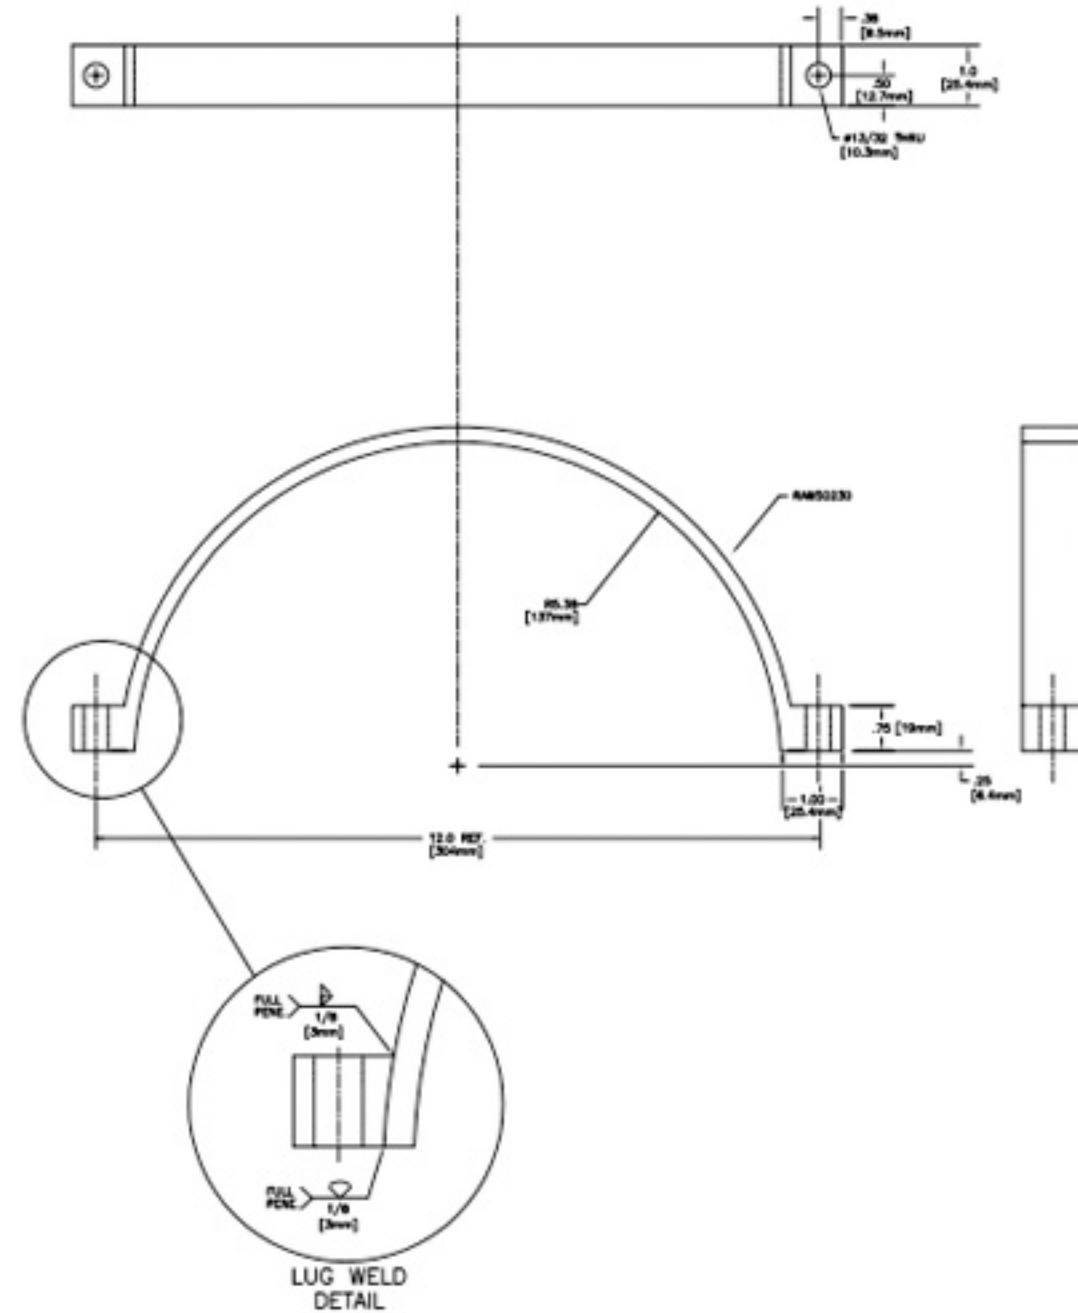

10x28 Liqui-Cel® SS Housing Mounting Bracket

SMC-0110-12-6035

Product Use: Many factors beyond 3M's control and uniquely within user's knowledge and control can affect the use and performance of a 3M product in a particular application. Given the variety of factors that can affect the use and performance of a 3M product, user is solely responsible for evaluating the 3M product and determining whether it is fit for a particular purpose and suitable for user's method of application.